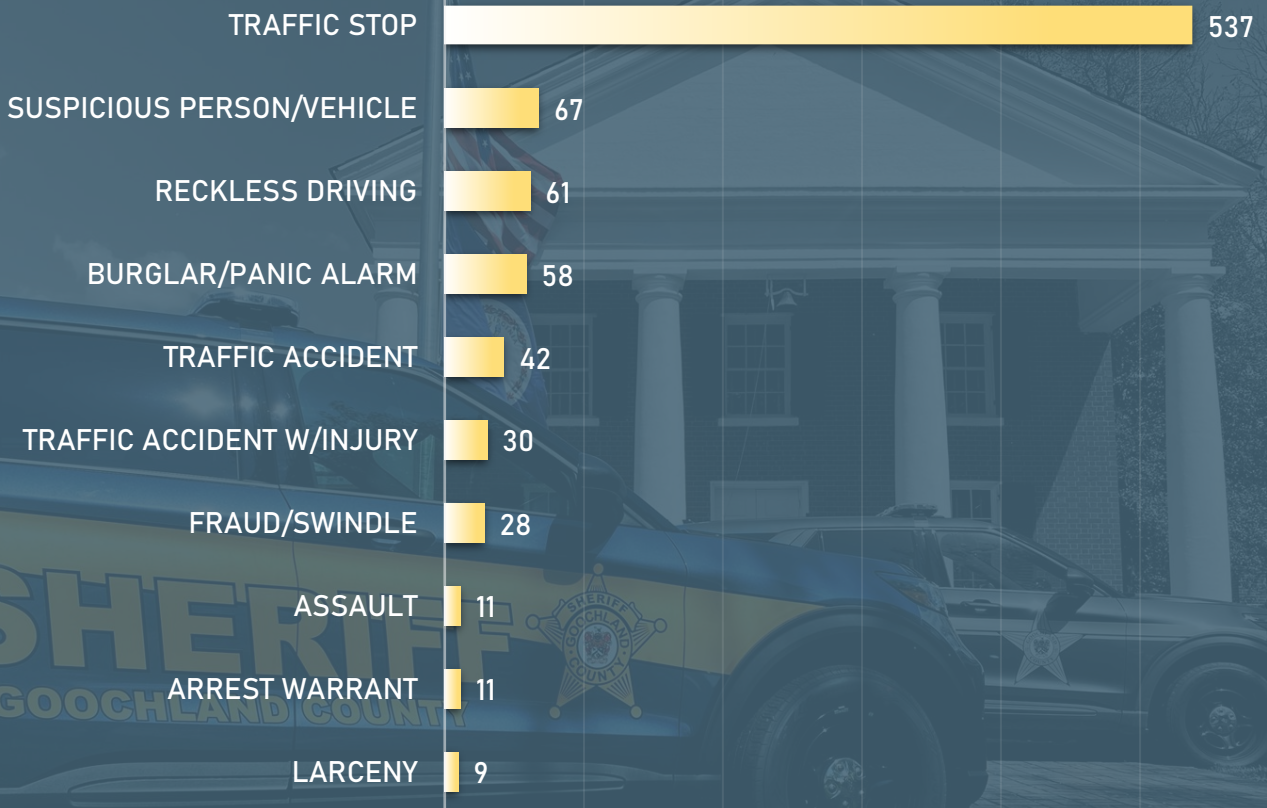

GOOCHLAND COUNTY SHERIFF'S OFFICE

MONTHLY ACTIVITY REPORT - FEBRUARY 2022

TOTAL CALLS FOR SERVICE: 2,503

PARTIAL BREAKDOWN:

NOTABLE CALLS FOR SERVICE & TRAINING

2/17/2022 - Dover Branch Ln - Construction larceny; New residence under construction had a large amount of wood decking stolen.